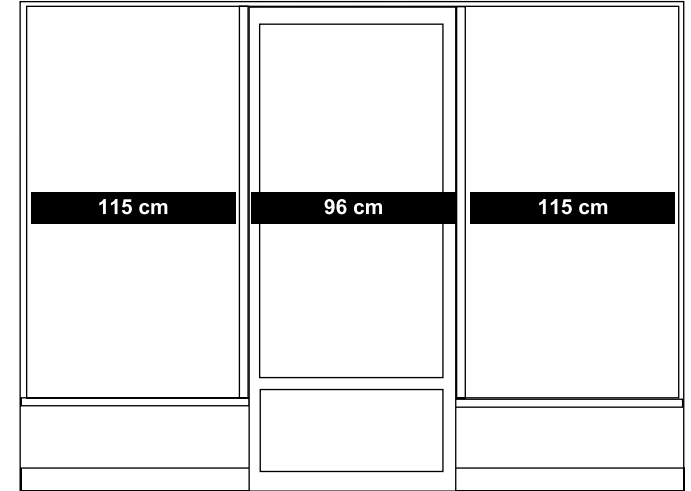

Entrance

Door Height 186cm