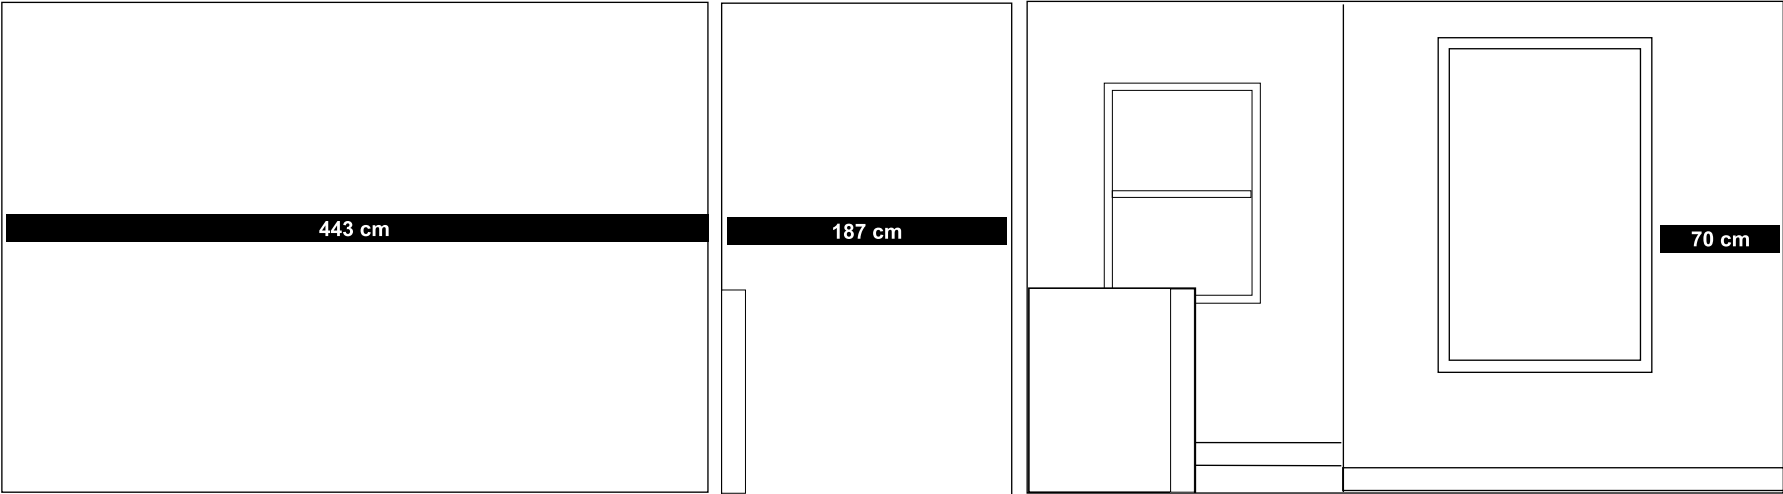

## Wall H

Wall Height 200cm

## Wall D

Wall Height 265cm

## Wall C

Wall Height 238cm

Wall G and H can be moved around the Gallery or Taken out if required

# Back Space

**Wall E**  
Wall Height 206cm

**Wall F**  
Wall Height 206cm

**Wall B**  
Wall Height 259cm