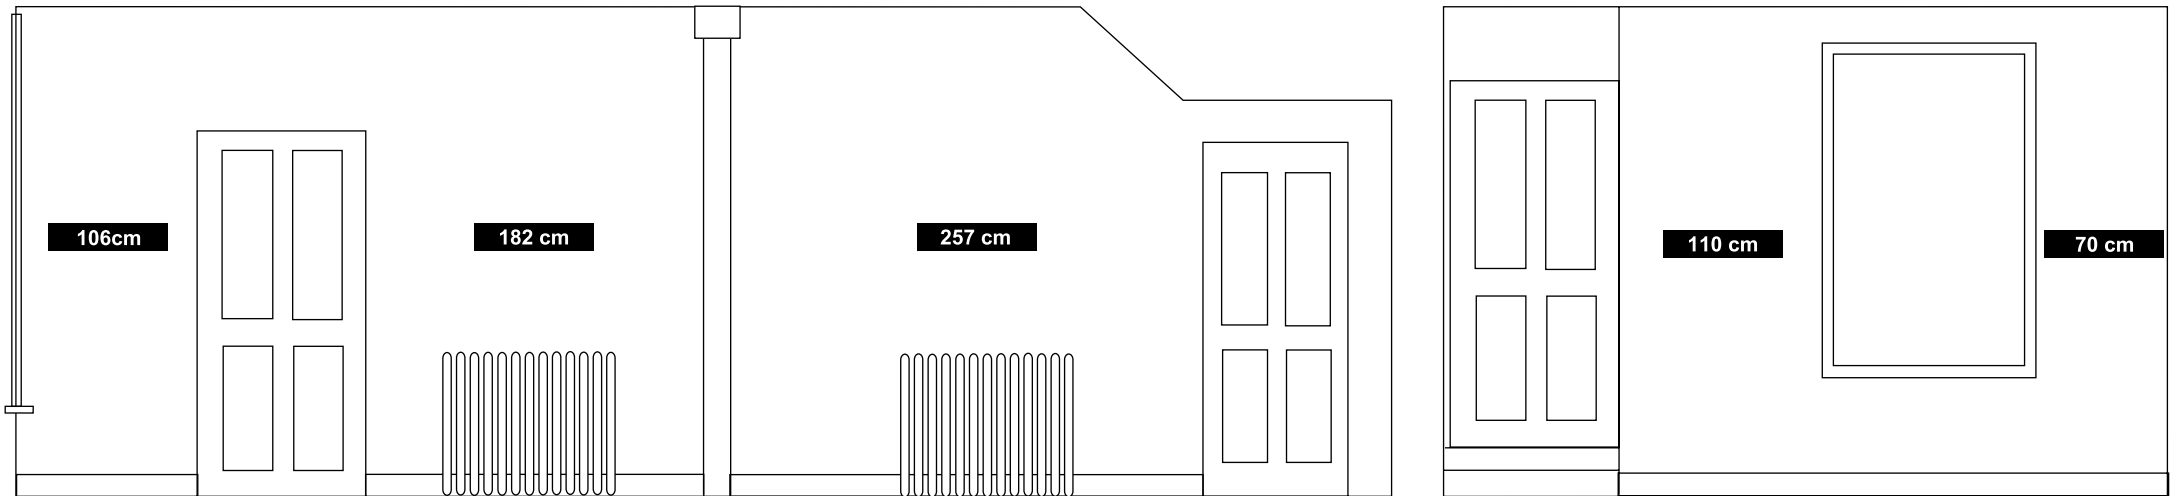

Window

The Gallery has a easel in the window which can hold a canvas up to 6ft

Wall A

Wall Height 259cm

Wall D

Wall Height 259cm

Wall C

Wall Height 259cm

Wall B

Wall Height 259cm